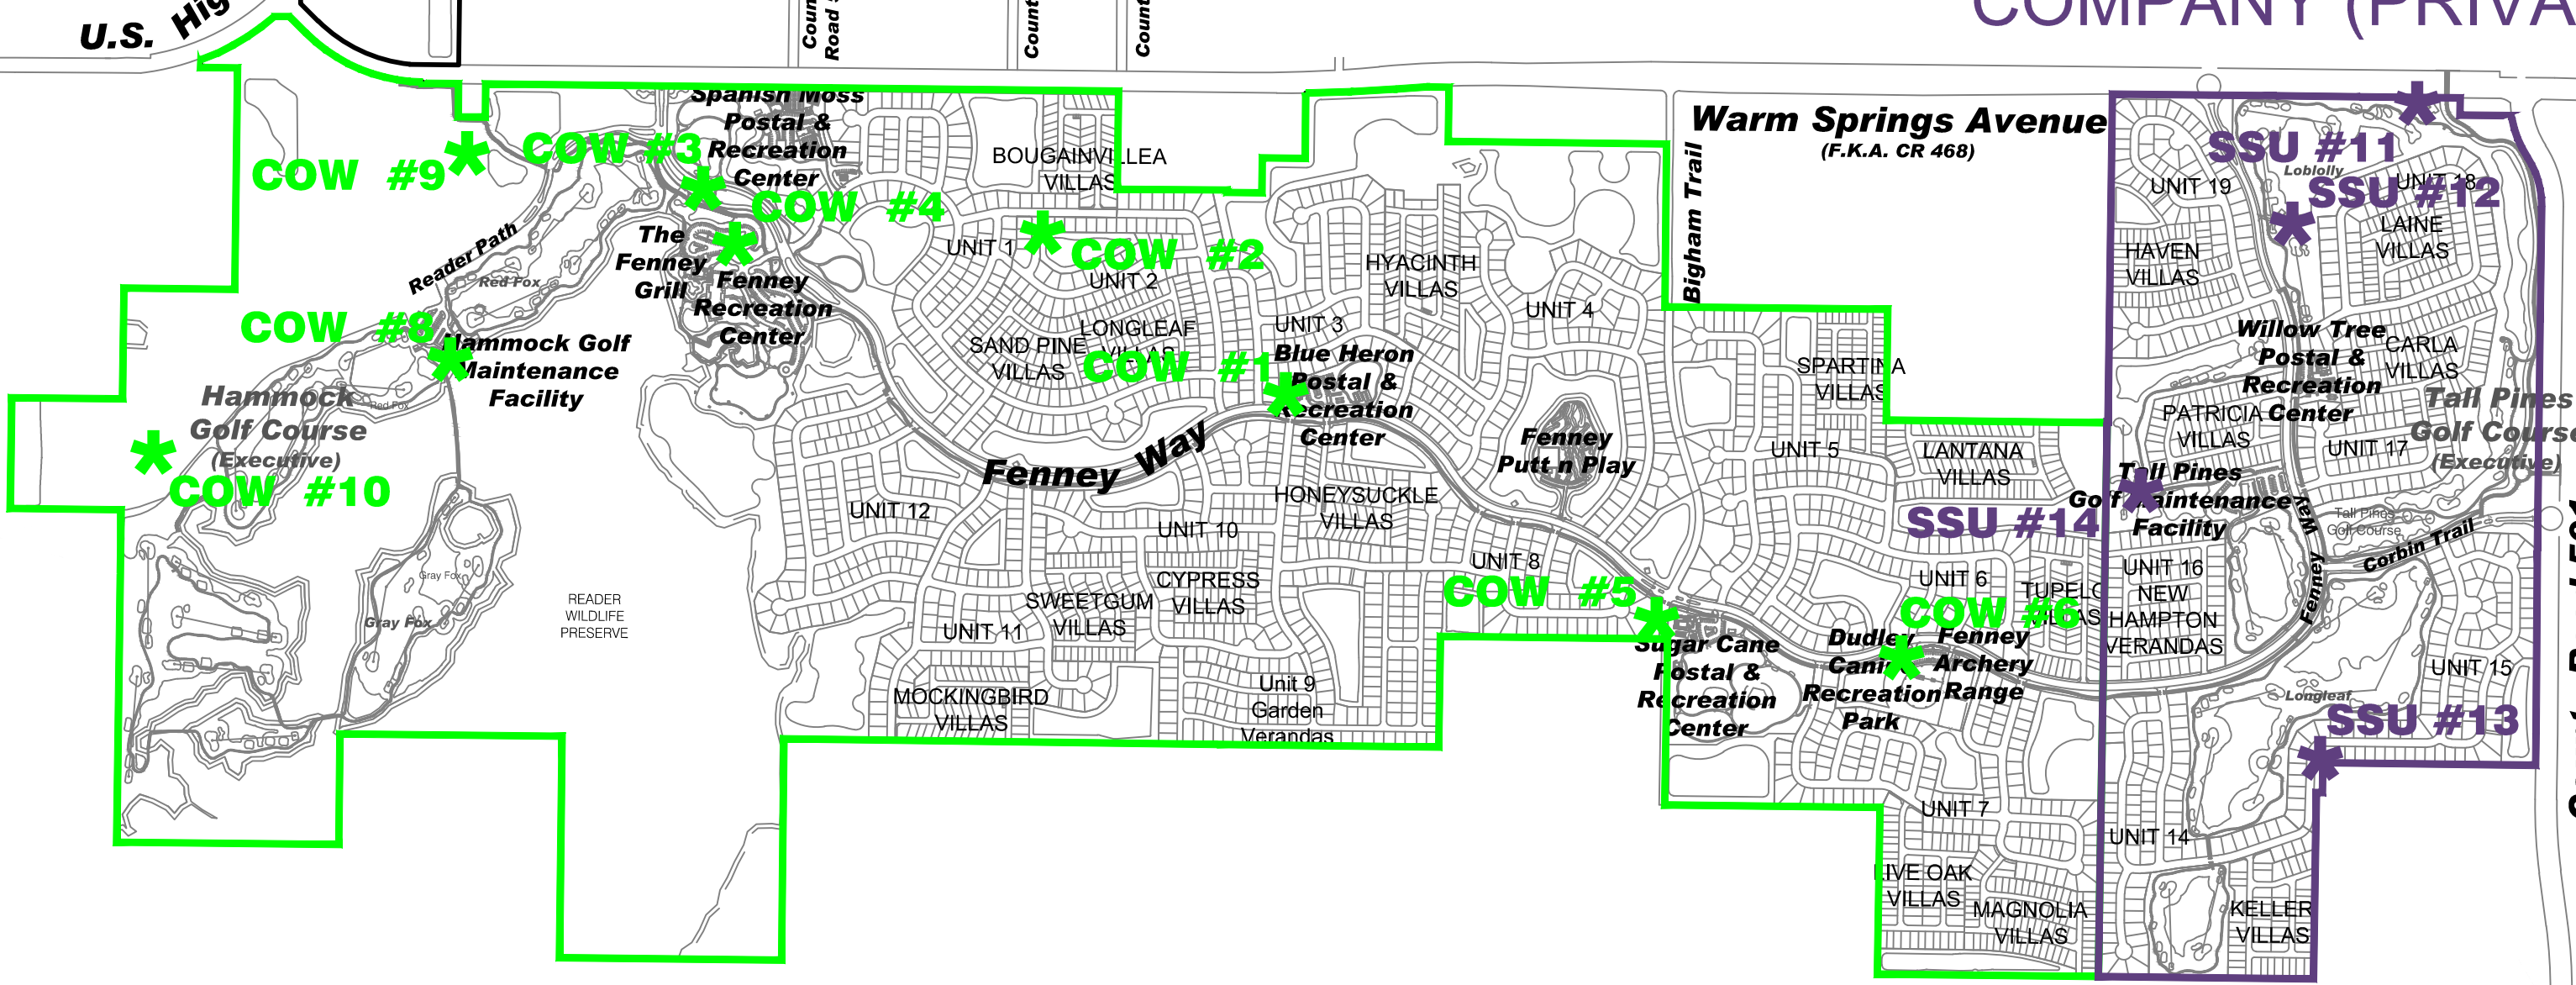

© Holding Company of The Villages, Inc., All Rights Reserved
**WASTEWATER INFRASTRUCTURE
AND SERVICE AREAS
WASTEWATER WORKSHOP**

JANUARY 14, 2019
JANUARY 17, 2019

NSCUDD - NORTH
SUMTER UTILITY

**CENTRAL SUMTER UTILITY
COMPANY (PRIVATE)**

**NOTE:
CSU WASTEWATER TREATMENT
PLANT LOCATED NORTH OF
CR 466A**

**CITY OF WILDWOOD (COW)
NOTE: WWTP LOCATED
NORTH OF SR 44 AND
WEST OF US 301**

**SOUTH SUMTER UTILITY
COMPANY (PRIVATE)**

**NOTE:
SSU WASTEWATER
CURRENTLY BULK TREATED
THROUGH AN AGREEMENT
WITH THE CITY OF WILDWOOD**

Sumter County
Lake County