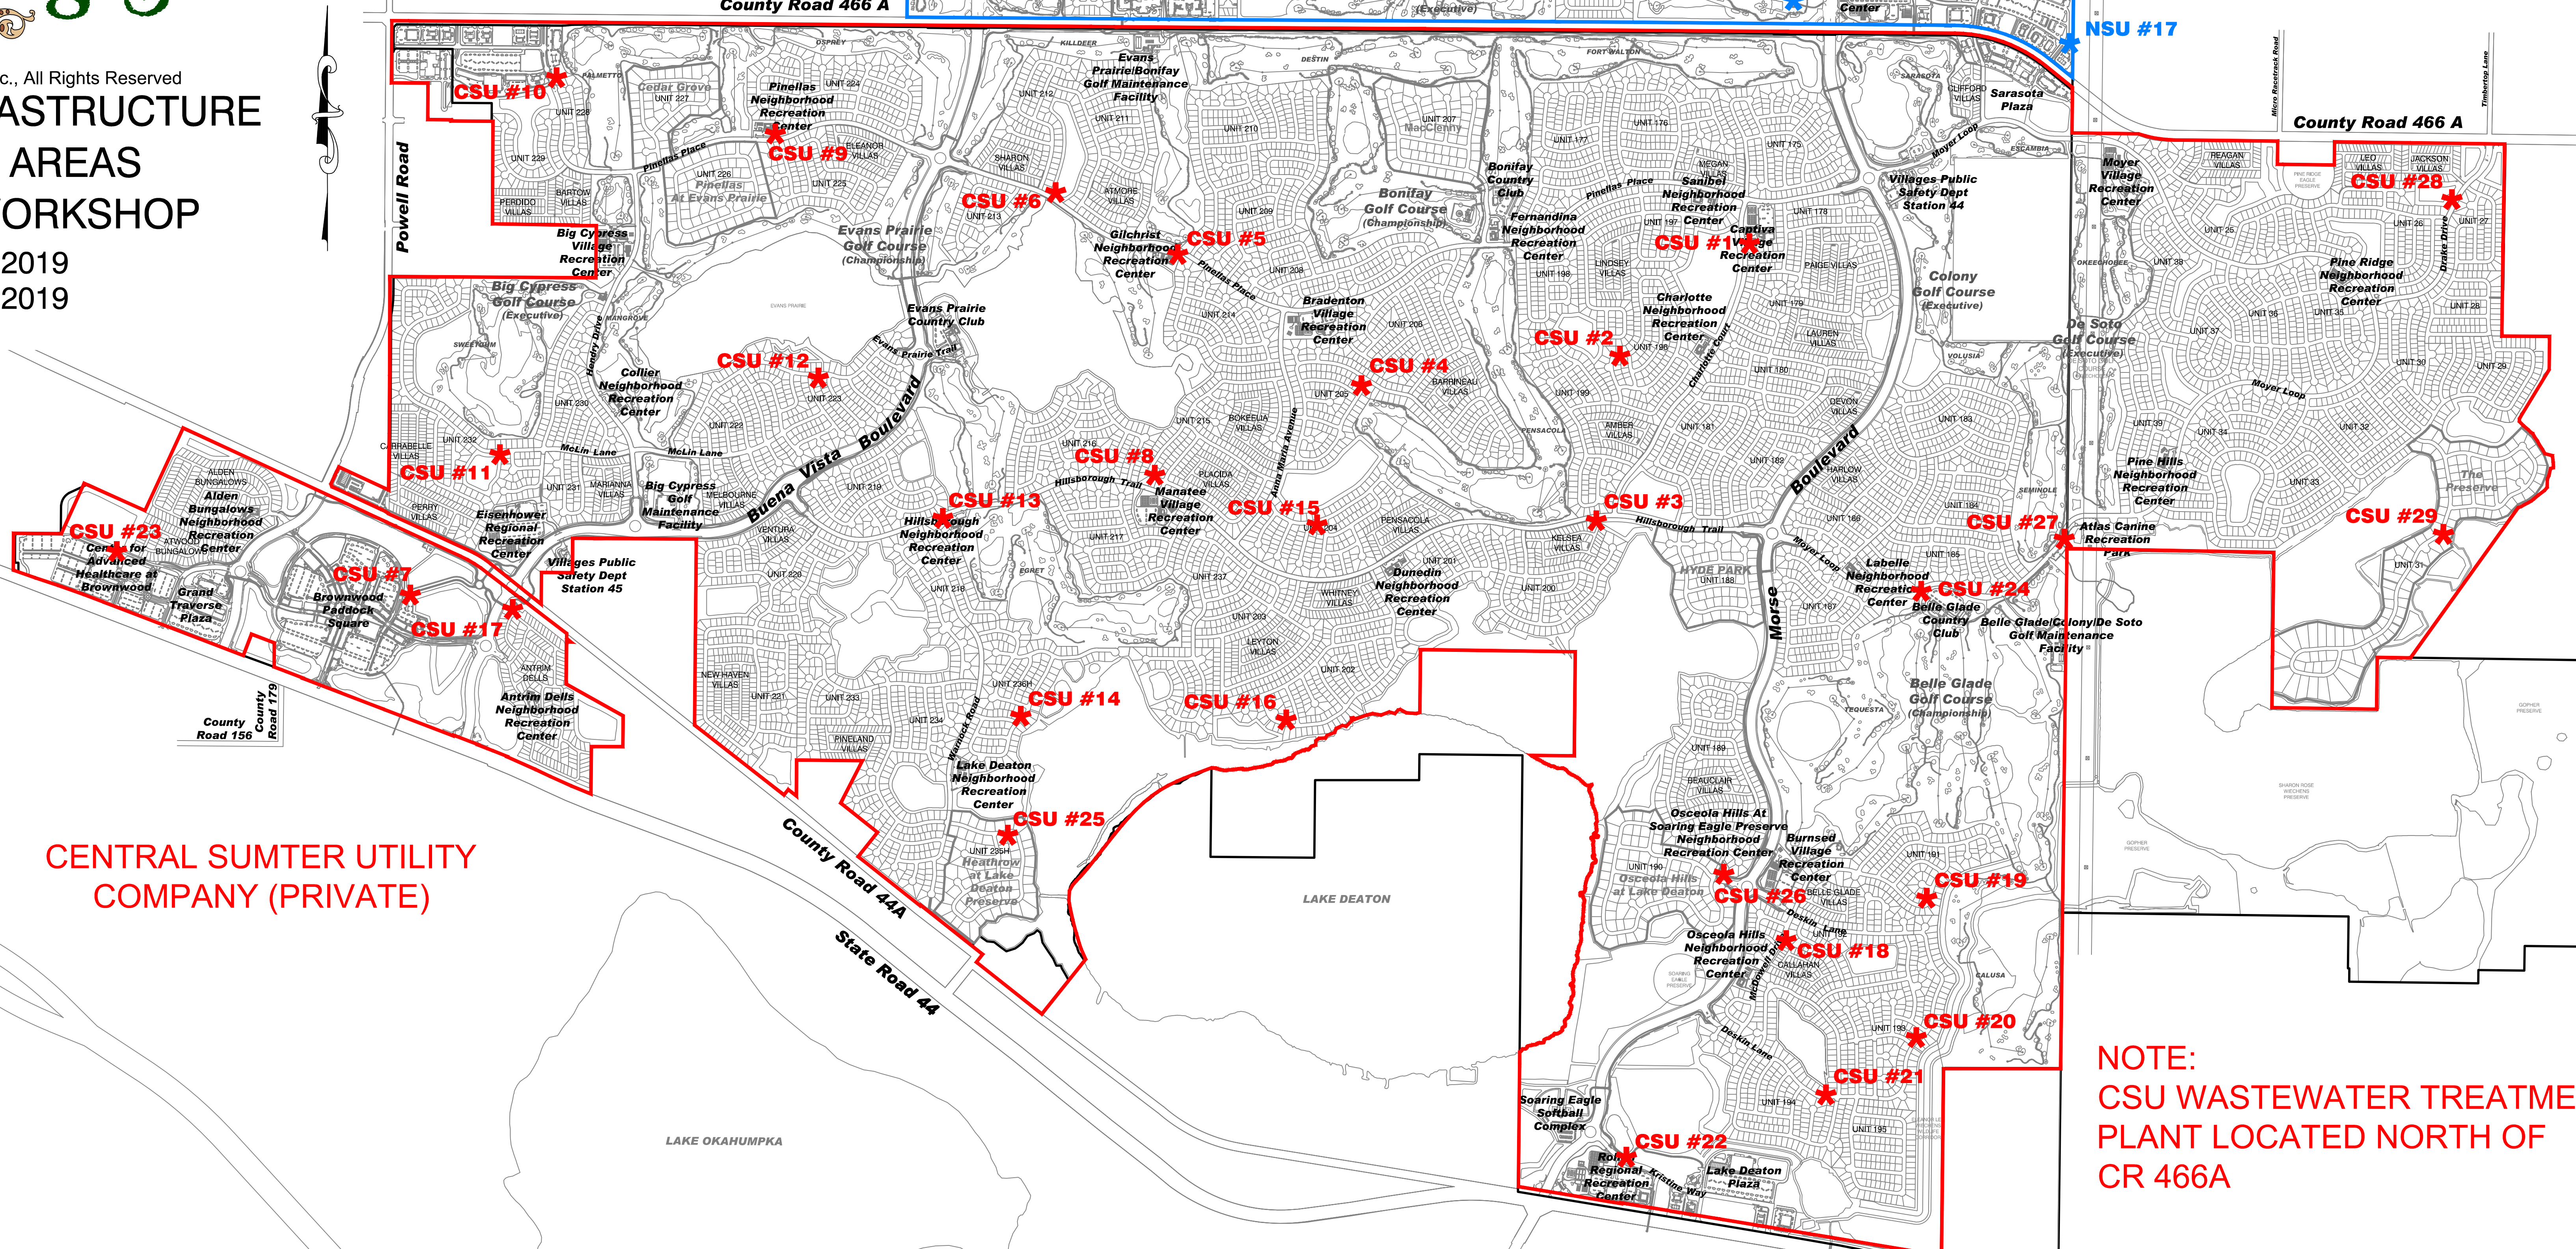

© Holding Company of The Villages, Inc., All Rights Reserved
**WASTEWATER INFRASTRUCTURE
AND SERVICE AREAS
WASTEWATER WORKSHOP**

JANUARY 14, 2019
JANUARY 17, 2019

NSCUDD - NORTH
SUMTER UTILITY

**CENTRAL SUMTER UTILITY
COMPANY (PRIVATE)**

**NOTE:
CSU WASTEWATER TREATMENT
PLANT LOCATED NORTH OF
CR 466A**

**CITY OF WILDWOOD (COW)
NOTE: WWTP LOCATED
NORTH OF SR 44 AND
WEST OF US 301**

**SOUTH SUMTER UTILITY
COMPANY (PRIVATE)**

**NOTE:
SSU WASTEWATER
CURRENTLY BULK TREATED
THROUGH AN AGREEMENT
WITH THE CITY OF WILDWOOD**

Sumter County
Lake County